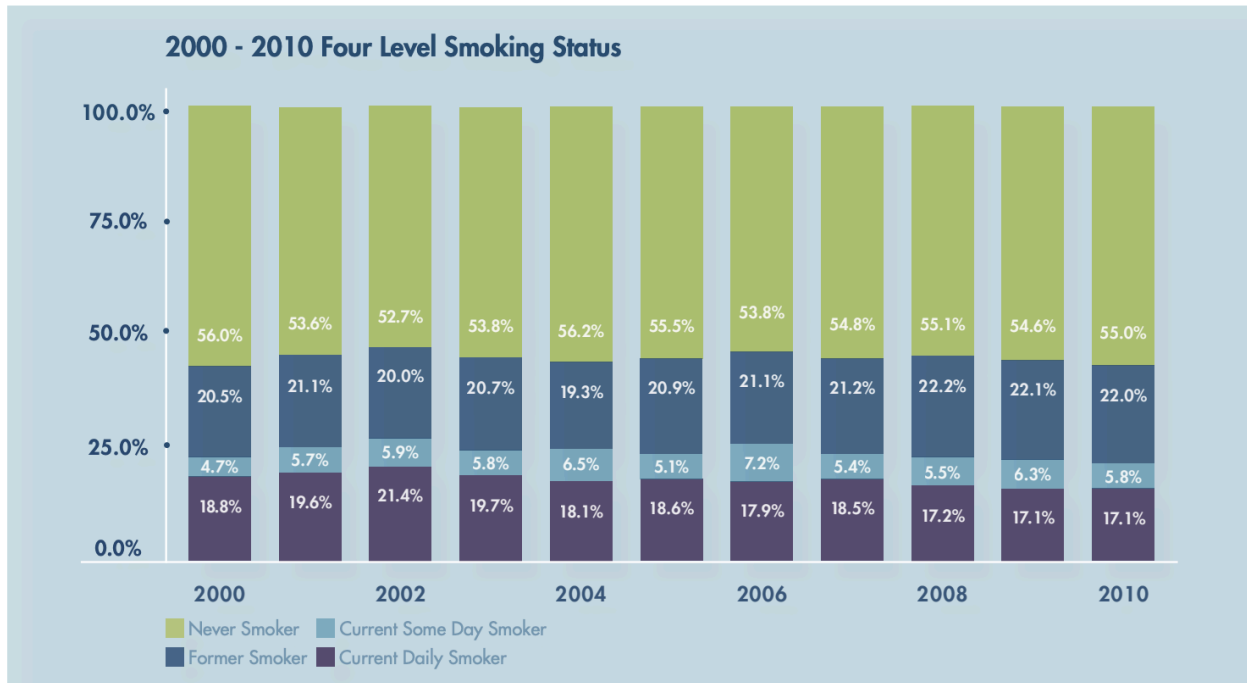

# Mississippi Adult Current Cigarette Smoking

The Mississippi Behavioral Risk Factor Surveillance System

Source: Behavioral Risk Factor Surveillance System (BRFSS)