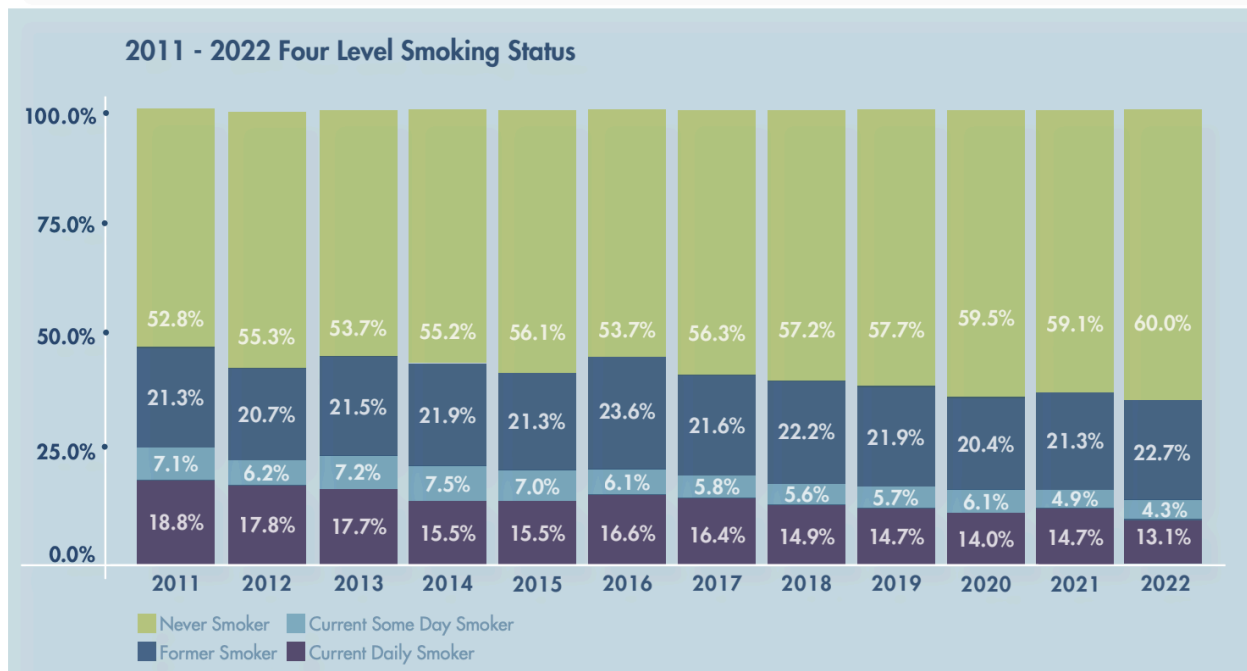

# Mississippi Adult Current Cigarette Smoking

The Mississippi Behavioral Risk Factor Surveillance System

Source: Behavioral Risk Factor Surveillance System (BRFSS)