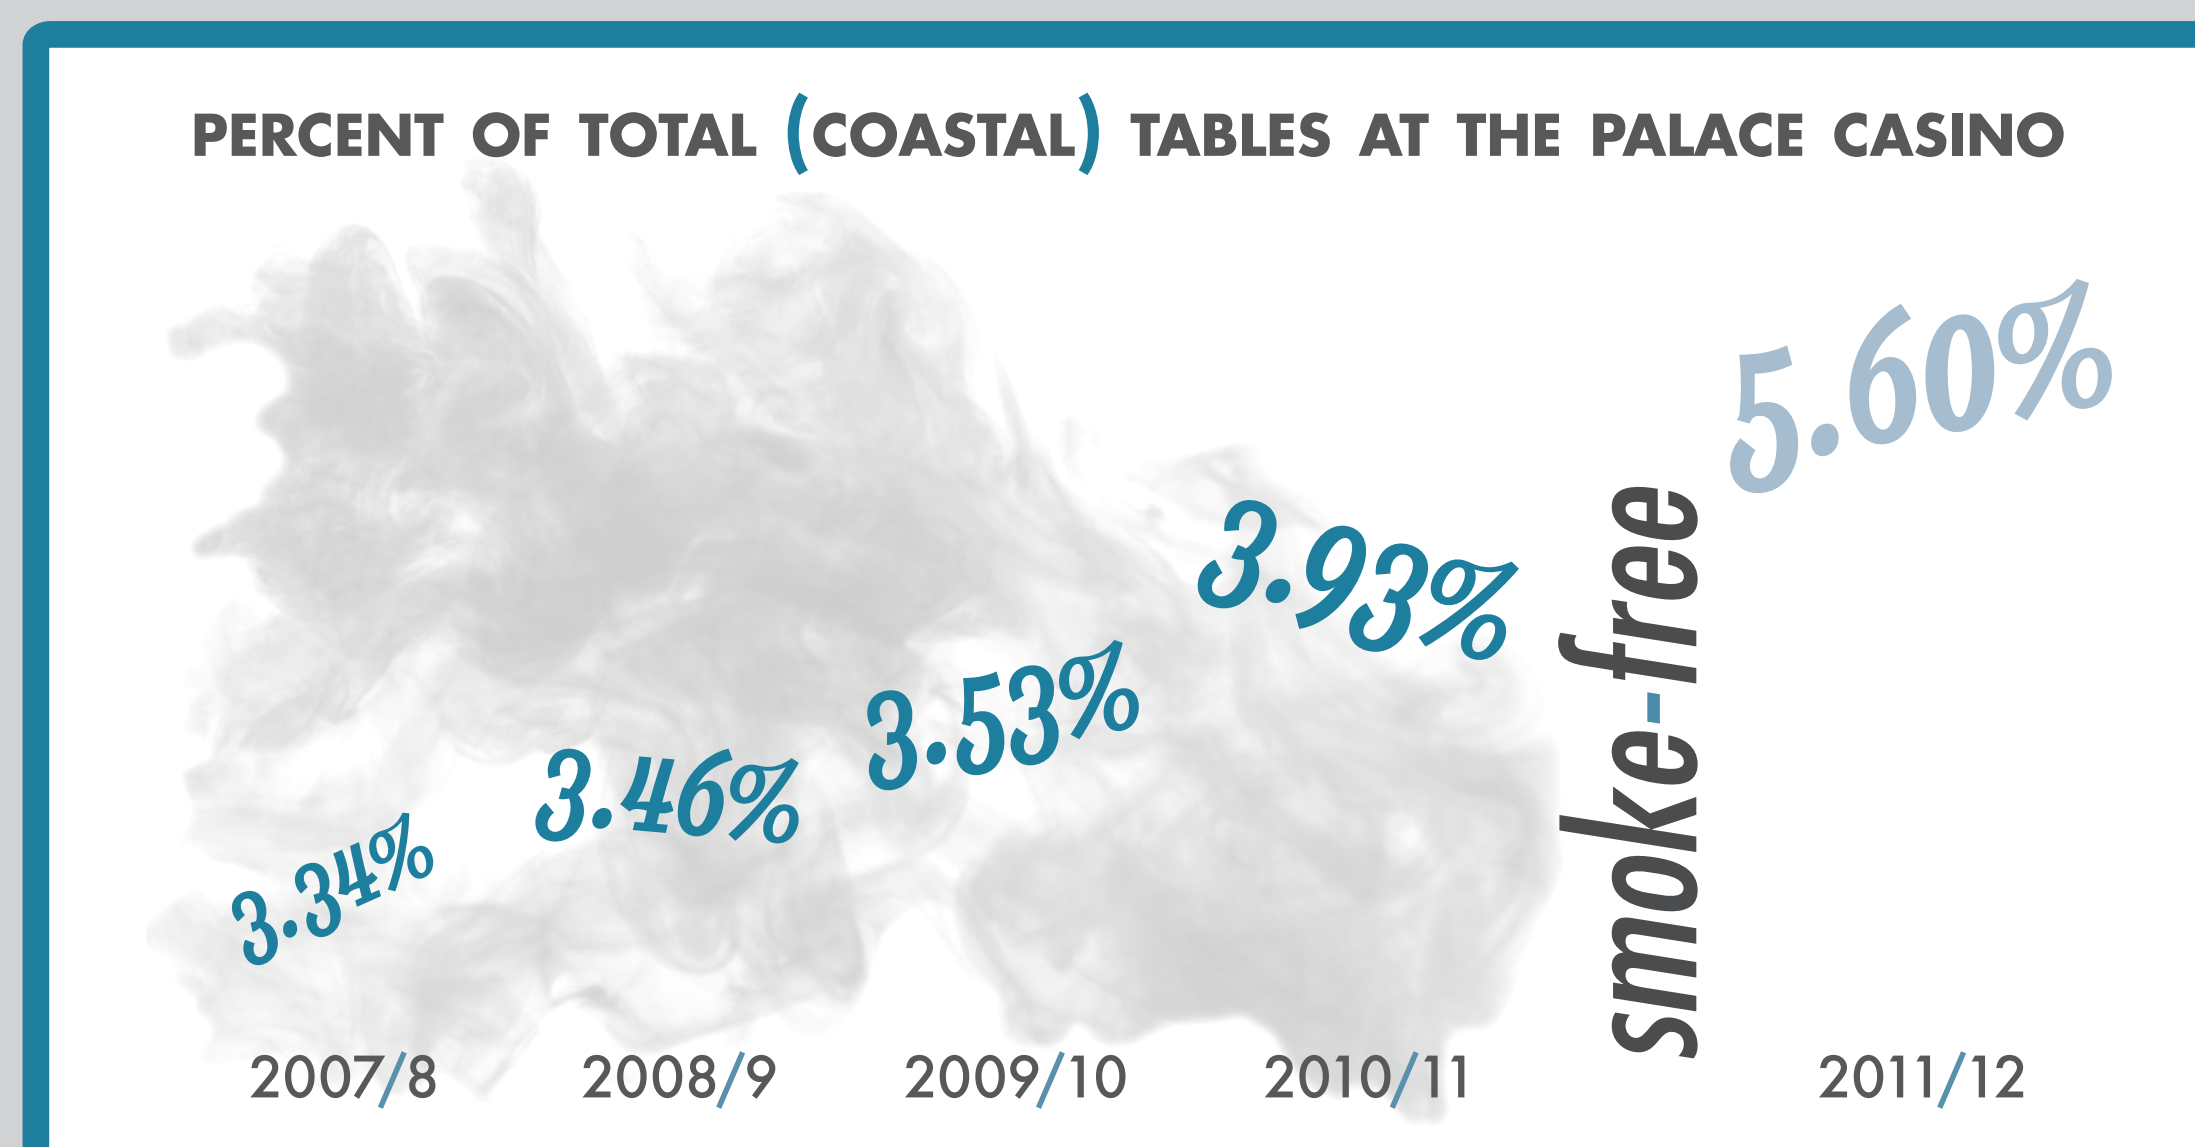

NUMBER OF slots AT THE PALACE CASINO increased BY 31% AFTER GOING SMOKE-FREE.

= 100 Slots

PERCENT OF coastal slots LOCATED AT THE PALACE CASINO increased BY 30% AFTER GOING SMOKE-FREE.

NUMBER OF tables AT THE PALACE CASINO increased BY 55% AFTER GOING SMOKE-FREE.

= 2 Tables

PERCENT OF coastal tables LOCATED AT THE PALACE CASINO increased BY 57% AFTER GOING SMOKE-FREE.