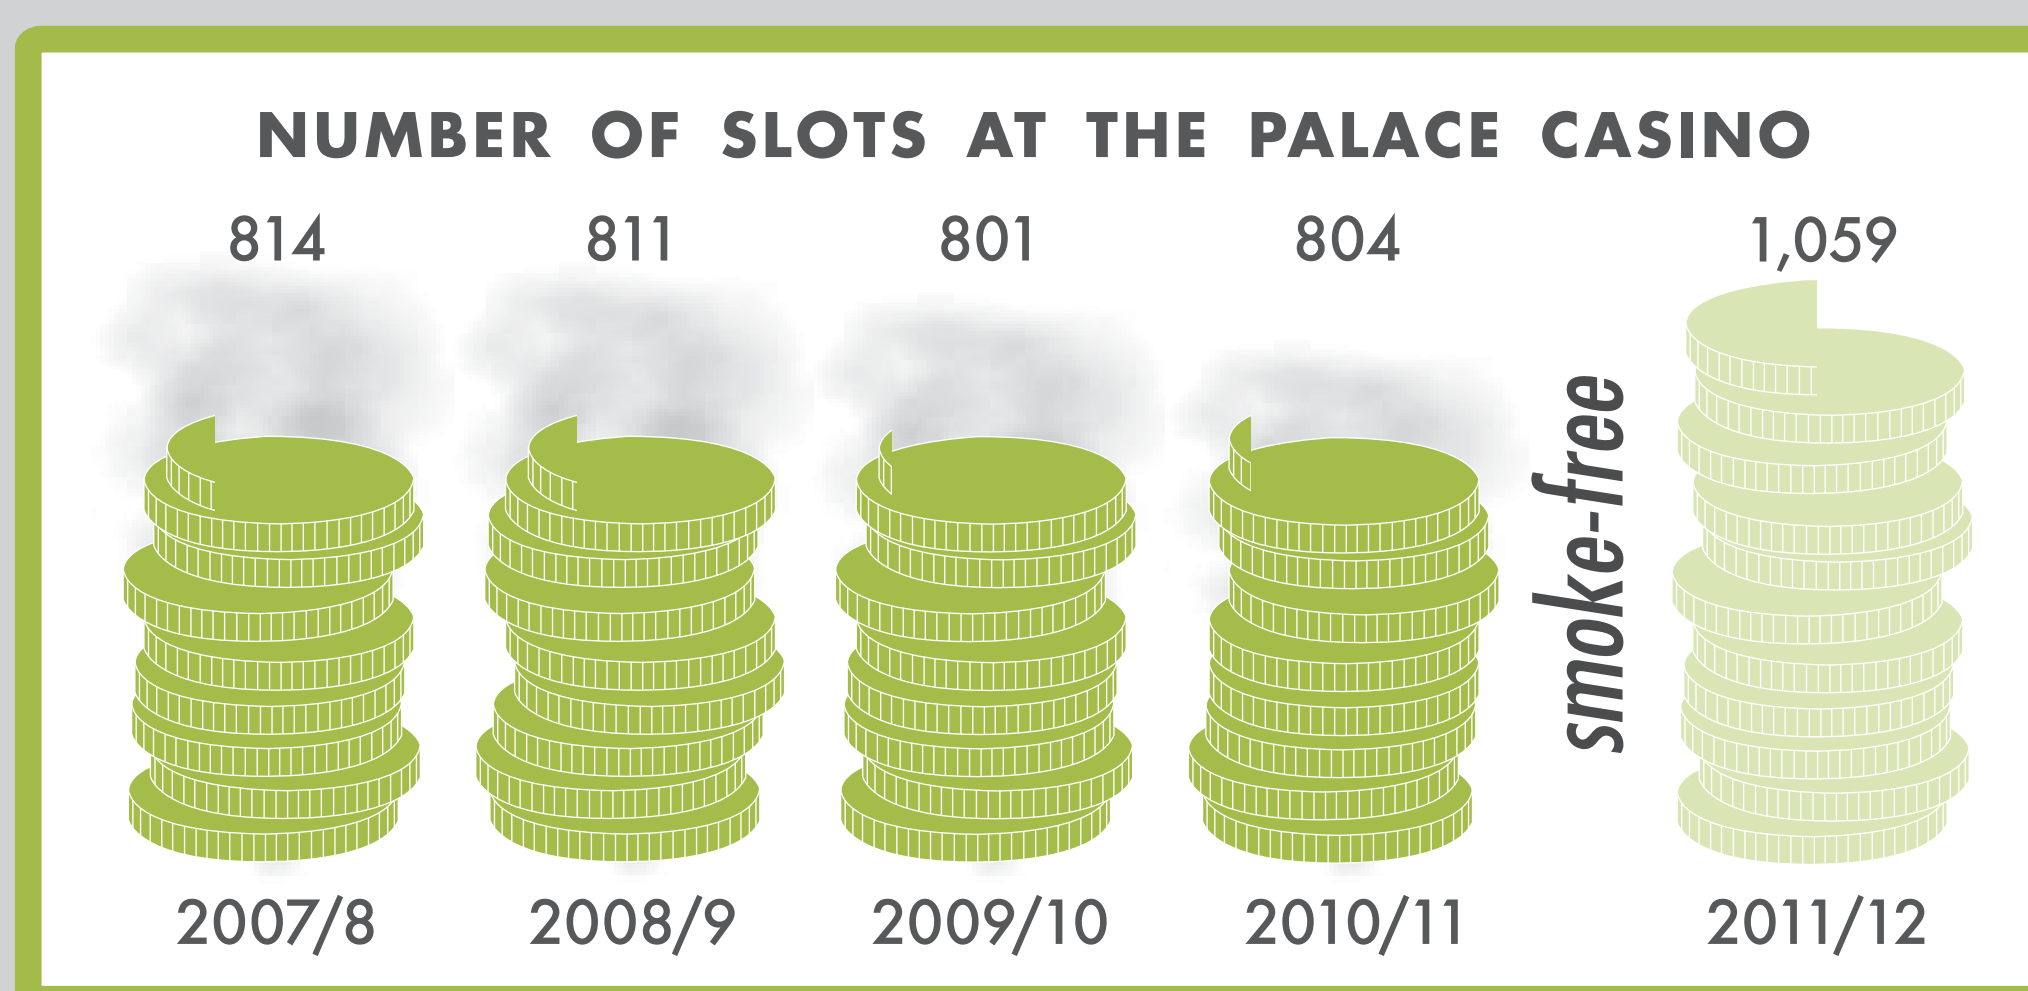

before & after { PALACE CASINO }

A Look at Mississippi's Only Smoke-free Casino

NUMBER OF employees AT THE PALACE CASINO increased BY 20% AFTER GOING SMOKE-FREE.

= 50 Employees

PERCENT OF coastal employees WHO WORK AT THE PALACE CASINO increased BY 24% AFTER GOING SMOKE-FREE.

NUMBER OF hotel employees AT THE PALACE CASINO increased BY 22% AFTER GOING SMOKE-FREE.

= 5 Employees

PERCENT OF coastal hotel employees WHO WORK AT THE PALACE CASINO increased BY 34% AFTER GOING SMOKE-FREE.

NUMBER OF slots AT THE PALACE CASINO increased BY 31% AFTER GOING SMOKE-FREE.

= 100 Slots

PERCENT OF coastal slots LOCATED AT THE PALACE CASINO increased BY 30% AFTER GOING SMOKE-FREE.

NUMBER OF tables AT THE PALACE CASINO increased BY 55% AFTER GOING SMOKE-FREE.

= 2 Tables

PERCENT OF coastal tables LOCATED AT THE PALACE CASINO increased BY 57% AFTER GOING SMOKE-FREE.