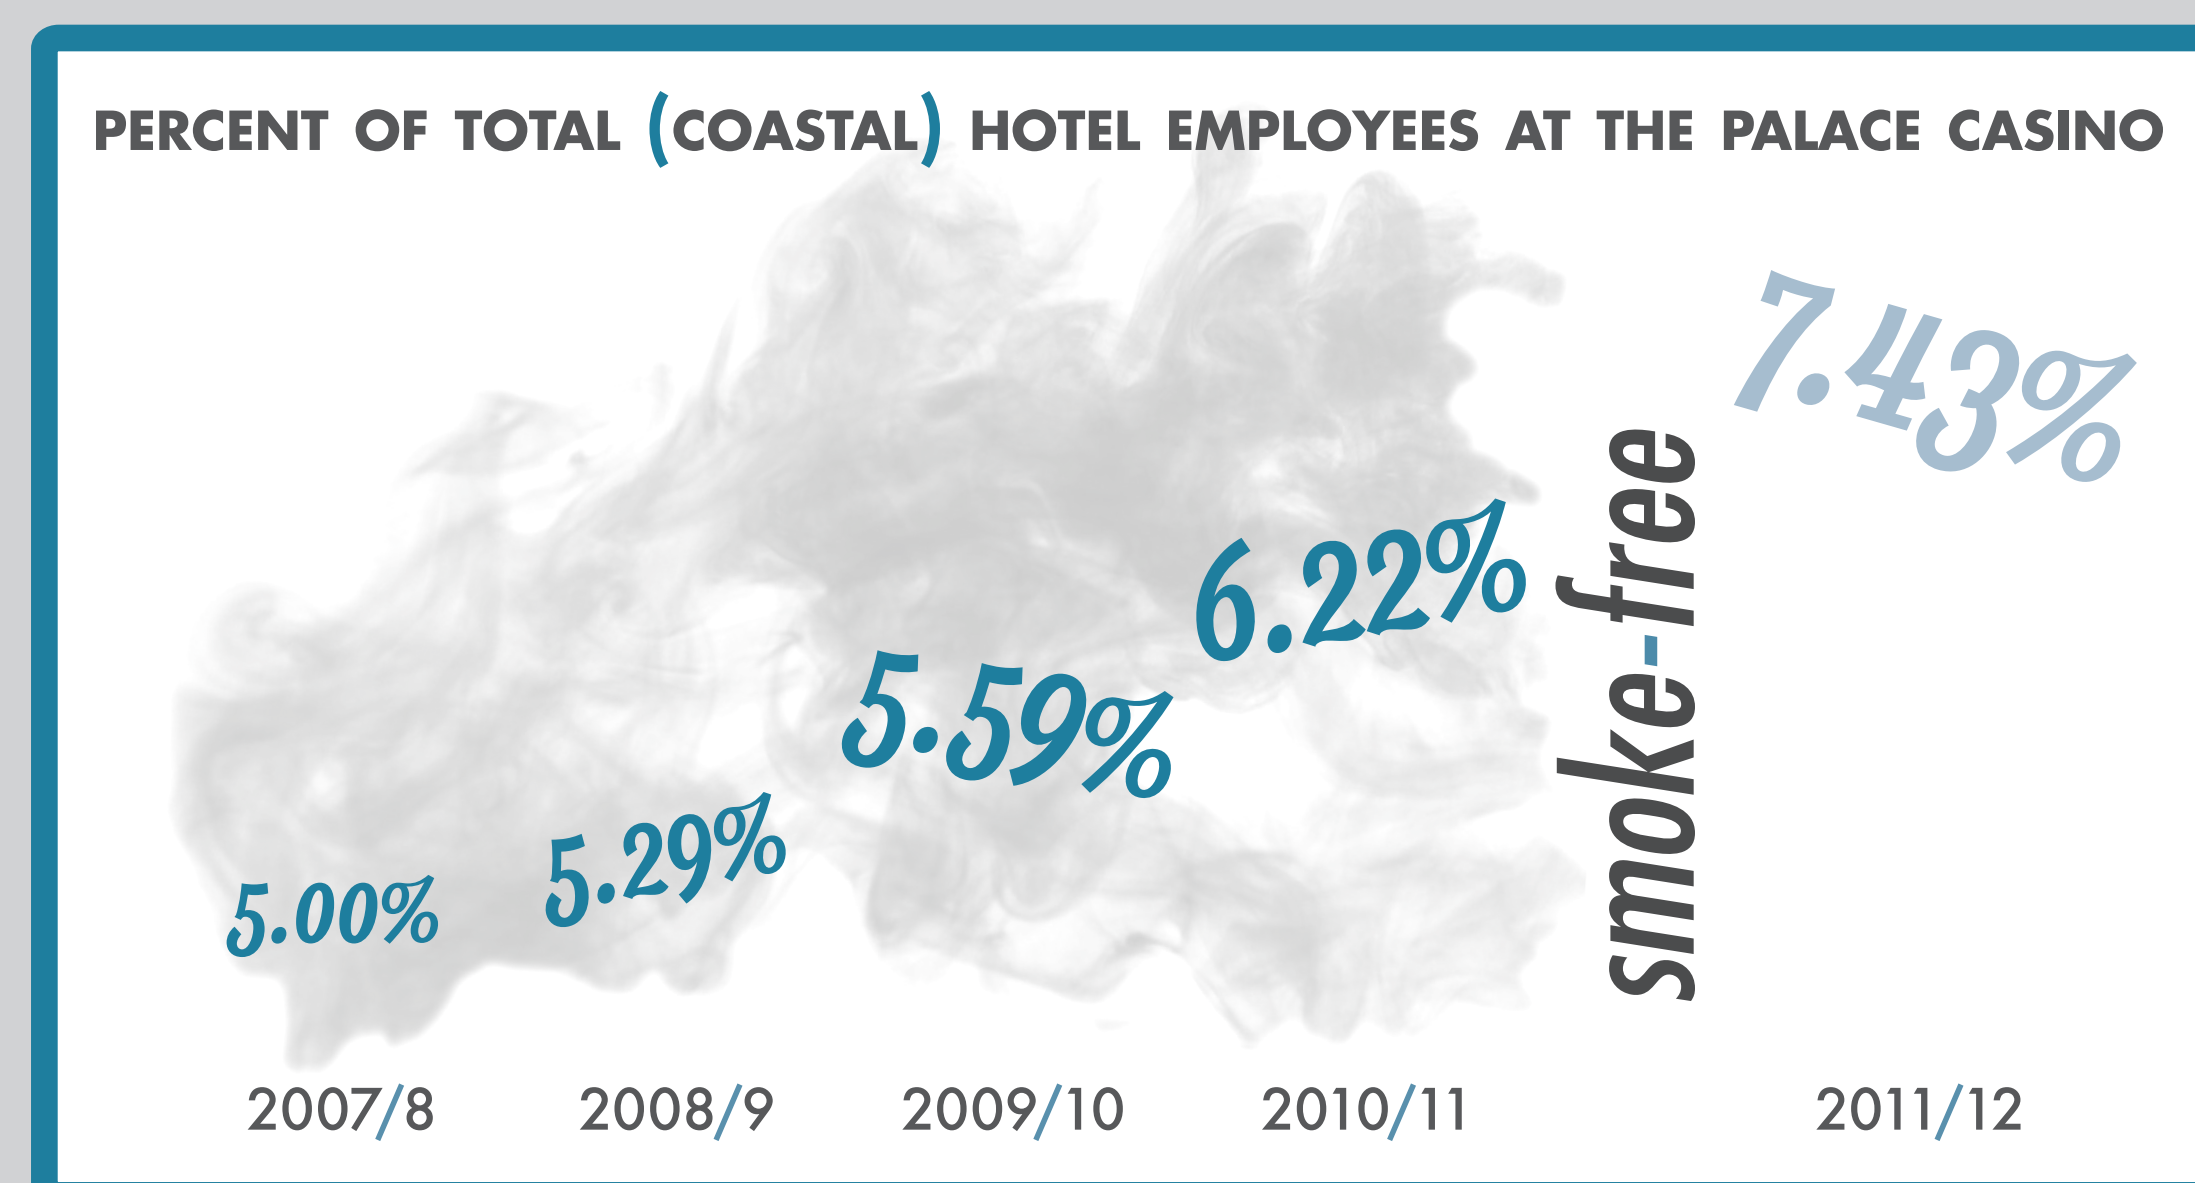

before & after { PALACE CASINO }

A Look at Mississippi's Only Smoke-free Casino

NUMBER OF employees AT THE PALACE CASINO increased BY 20% AFTER GOING SMOKE-FREE.

= 50 Employees

PERCENT OF coastal employees WHO WORK AT THE PALACE CASINO increased BY 24% AFTER GOING SMOKE-FREE.

NUMBER OF hotel employees AT THE PALACE CASINO increased BY 22% AFTER GOING SMOKE-FREE.

= 5 Employees

PERCENT OF coastal hotel employees WHO WORK AT THE PALACE CASINO increased BY 34% AFTER GOING SMOKE-FREE.

NUMBER OF slots AT THE PALACE CASINO increased BY 31% AFTER GOING SMOKE-FREE.

= 100 Slots

PERCENT OF coastal slots LOCATED AT THE PALACE CASINO increased BY 30% AFTER GOING SMOKE-FREE.

NUMBER OF tables AT THE PALACE CASINO increased BY 55% AFTER GOING SMOKE-FREE.

= 2 Tables

PERCENT OF coastal tables LOCATED AT THE PALACE CASINO increased BY 57% AFTER GOING SMOKE-FREE.