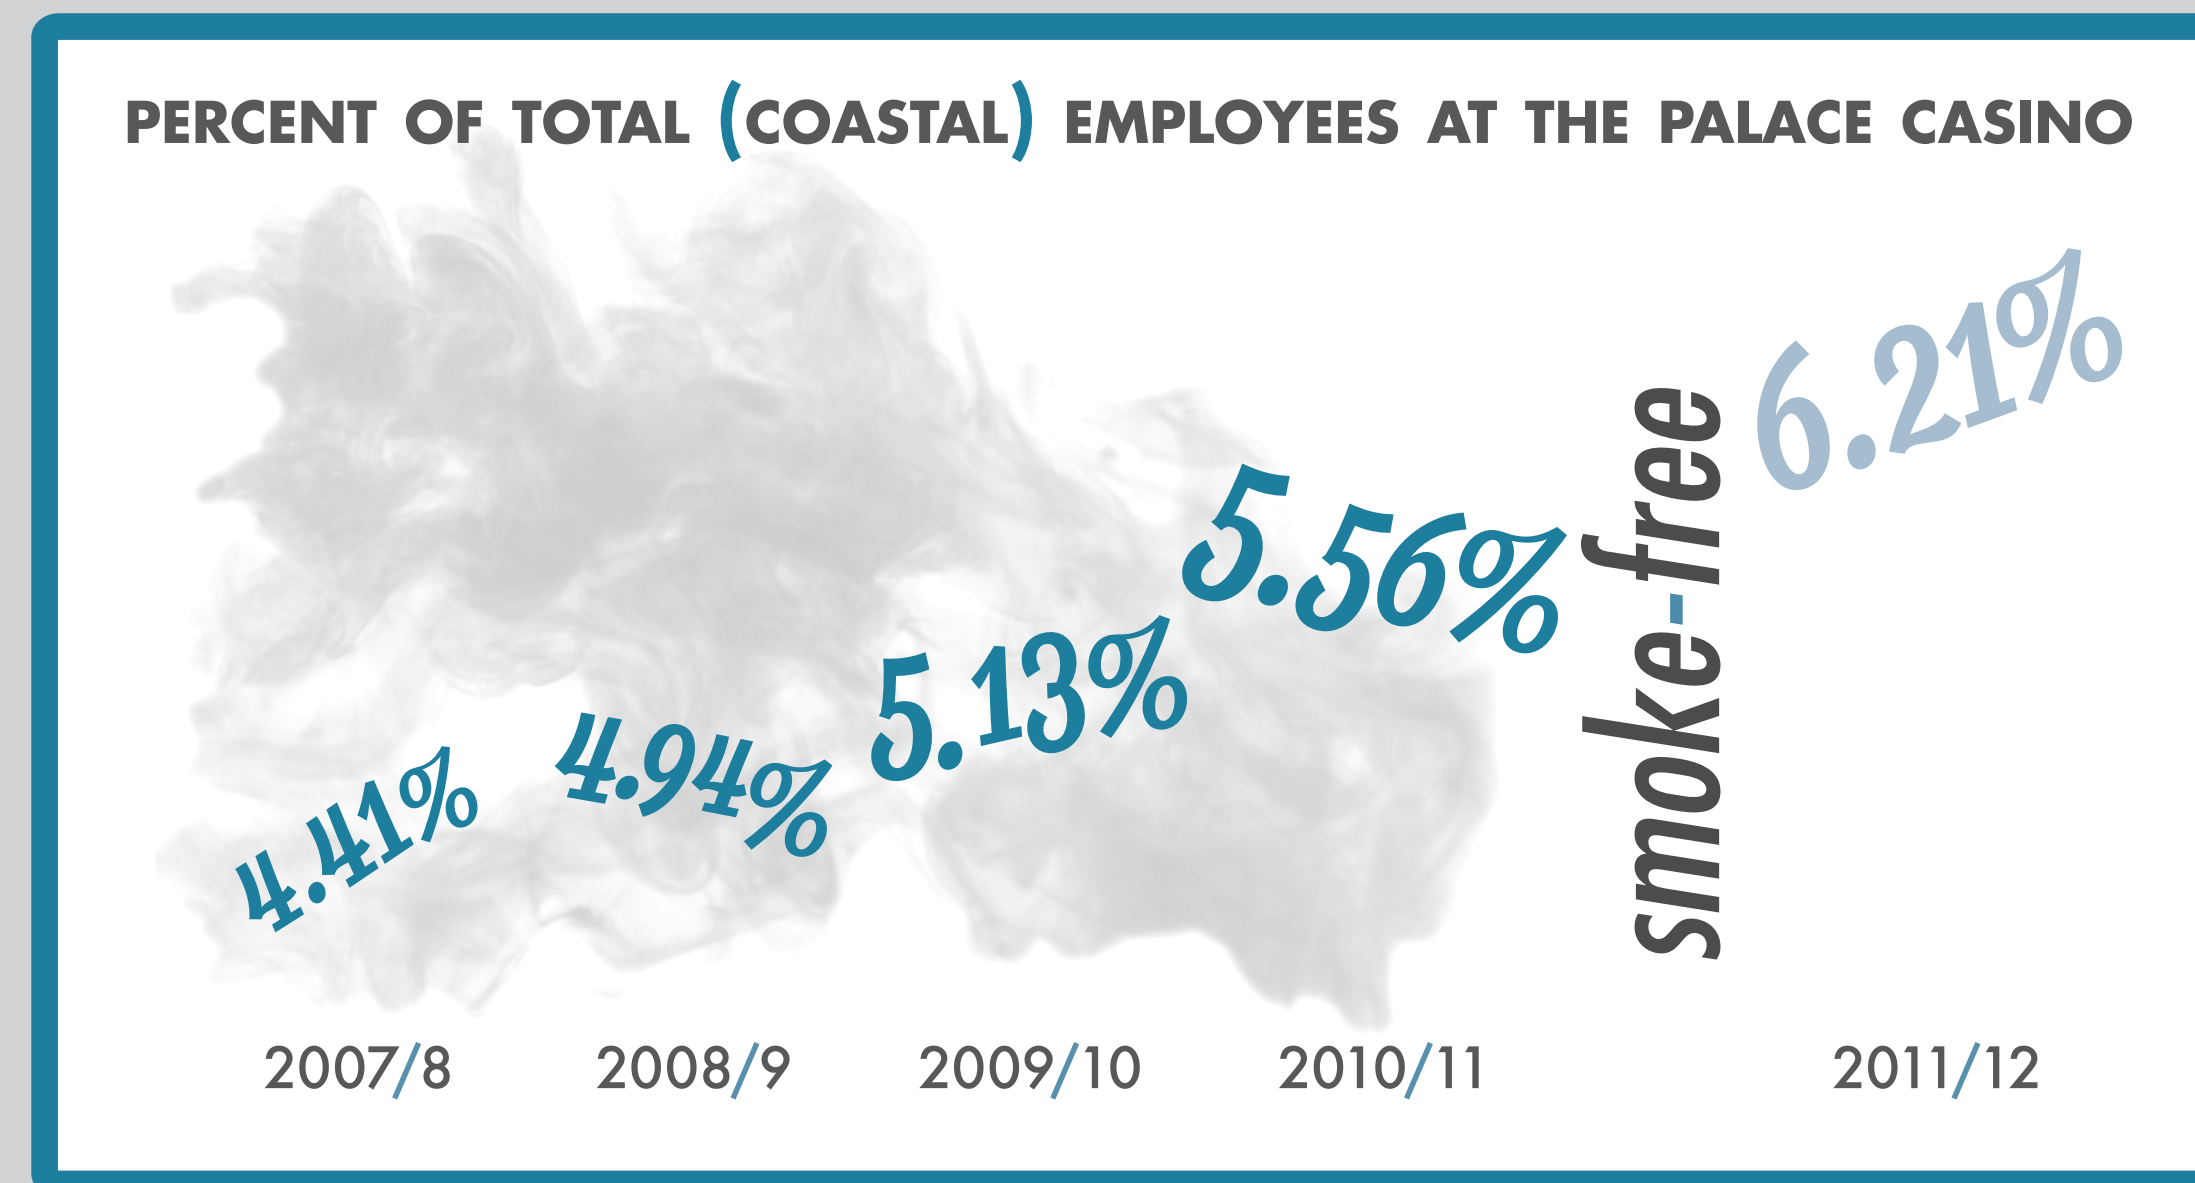

before & after { PALACE CASINO }

A Look at Mississippi's Only Smoke-free Casino

NUMBER OF employees AT THE PALACE CASINO increased BY 20% AFTER GOING SMOKE-FREE.

= 50 Employees

PERCENT OF coastal employees WHO WORK AT THE PALACE CASINO increased BY 24% AFTER GOING SMOKE-FREE.

NUMBER OF hotel employees AT THE PALACE CASINO increased BY 22% AFTER GOING SMOKE-FREE.

= 5 Employees

PERCENT OF coastal hotel employees WHO WORK AT THE PALACE CASINO increased BY 34% AFTER GOING SMOKE-FREE.

NUMBER OF slots AT THE PALACE CASINO increased BY 31% AFTER GOING SMOKE-FREE.

= 100 Slots

PERCENT OF coastal slots LOCATED AT THE PALACE CASINO increased BY 30% AFTER GOING SMOKE-FREE.

NUMBER OF tables AT THE PALACE CASINO increased BY 55% AFTER GOING SMOKE-FREE.

= 2 Tables

PERCENT OF coastal tables LOCATED AT THE PALACE CASINO increased BY 57% AFTER GOING SMOKE-FREE.