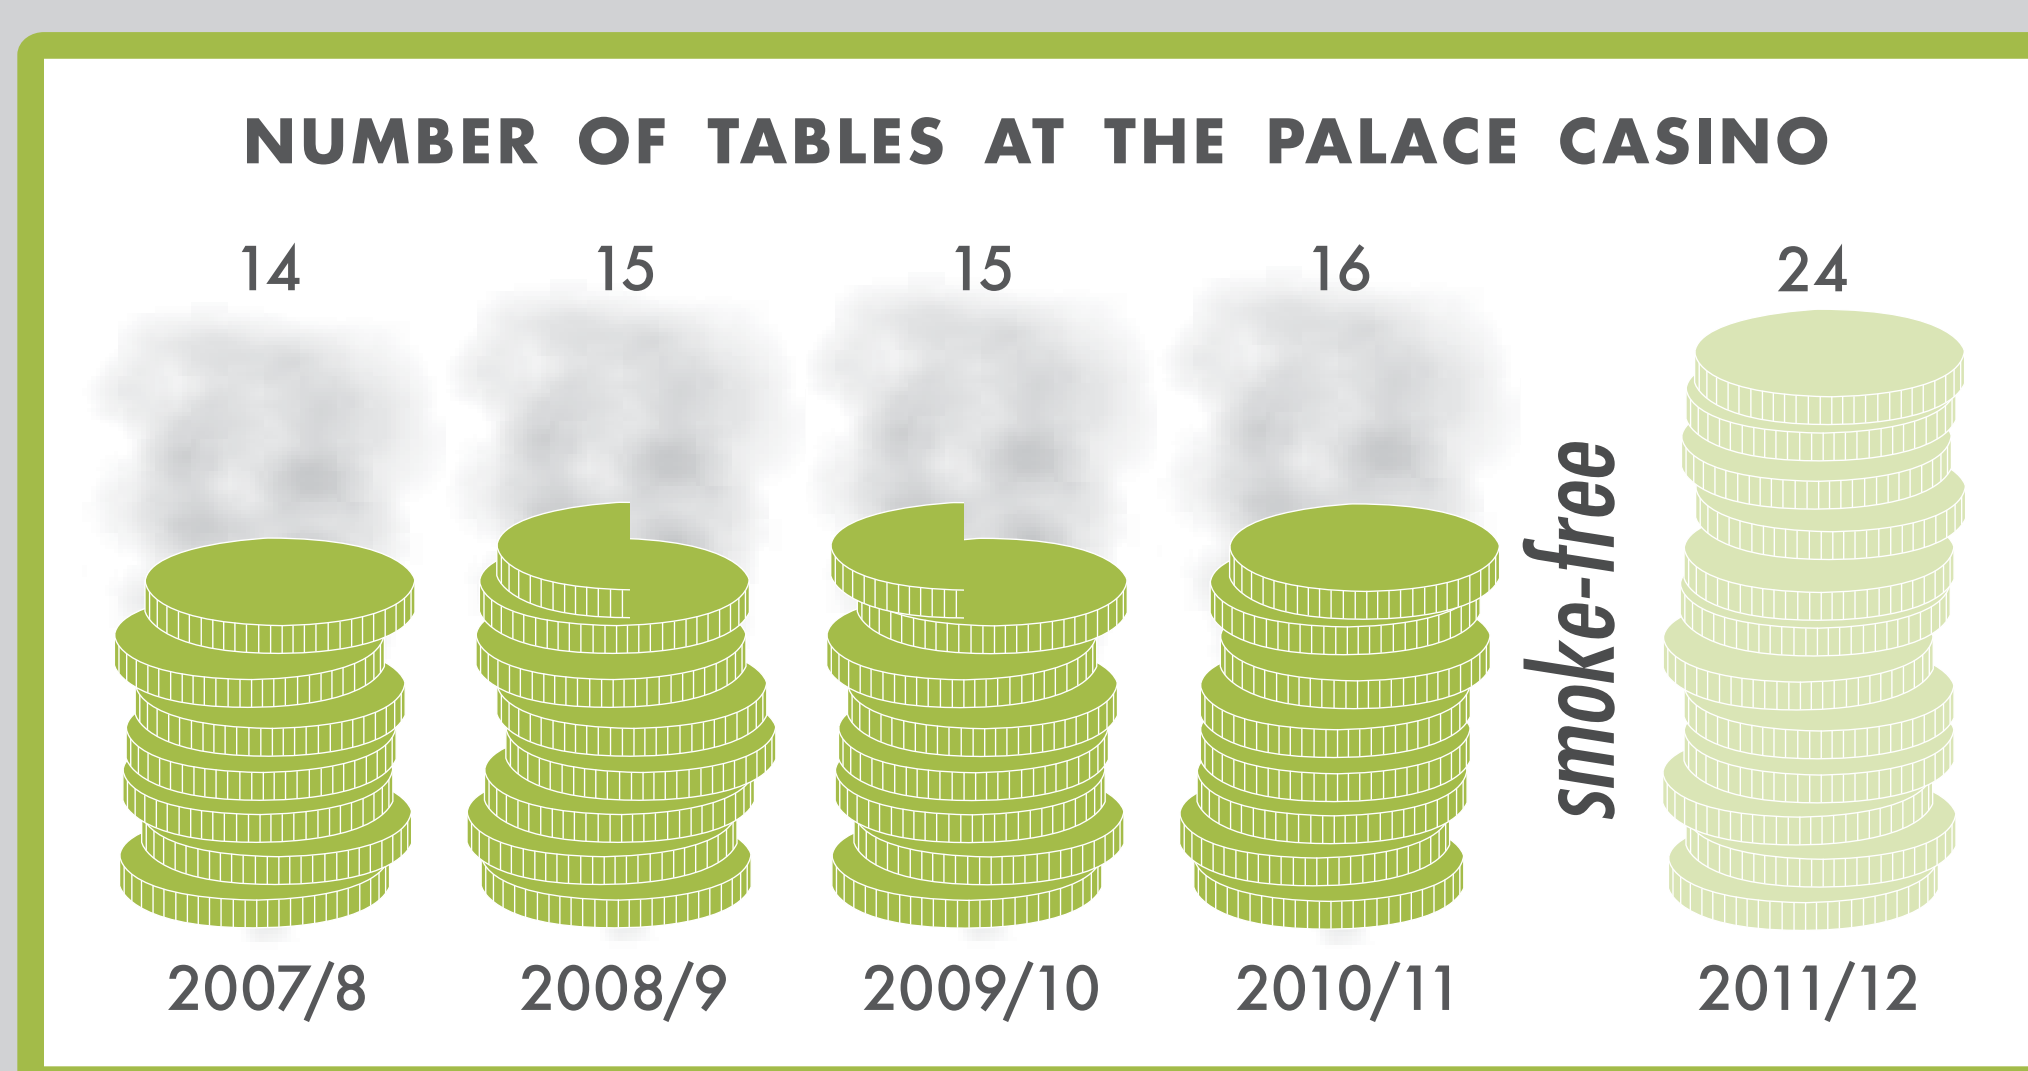

before & after { PALACE CASINO }

A Look at Mississippi's Only Smoke-free Casino

NUMBER OF employees AT THE PALACE CASINO increased BY 20% AFTER GOING SMOKE-FREE.

= 50 Employees

PERCENT OF coastal employees WHO WORK AT THE PALACE CASINO increased BY 24% AFTER GOING SMOKE-FREE.

NUMBER OF hotel employees AT THE PALACE CASINO increased BY 22% AFTER GOING SMOKE-FREE.

= 5 Employees

PERCENT OF coastal hotel employees WHO WORK AT THE PALACE CASINO increased BY 34% AFTER GOING SMOKE-FREE.

NUMBER OF slots AT THE PALACE CASINO increased BY 31% AFTER GOING SMOKE-FREE.

= 100 Slots

PERCENT OF coastal slots LOCATED AT THE PALACE CASINO increased BY 30% AFTER GOING SMOKE-FREE.

NUMBER OF tables AT THE PALACE CASINO increased BY 55% AFTER GOING SMOKE-FREE.

= 2 Tables

PERCENT OF coastal tables LOCATED AT THE PALACE CASINO increased BY 57% AFTER GOING SMOKE-FREE.