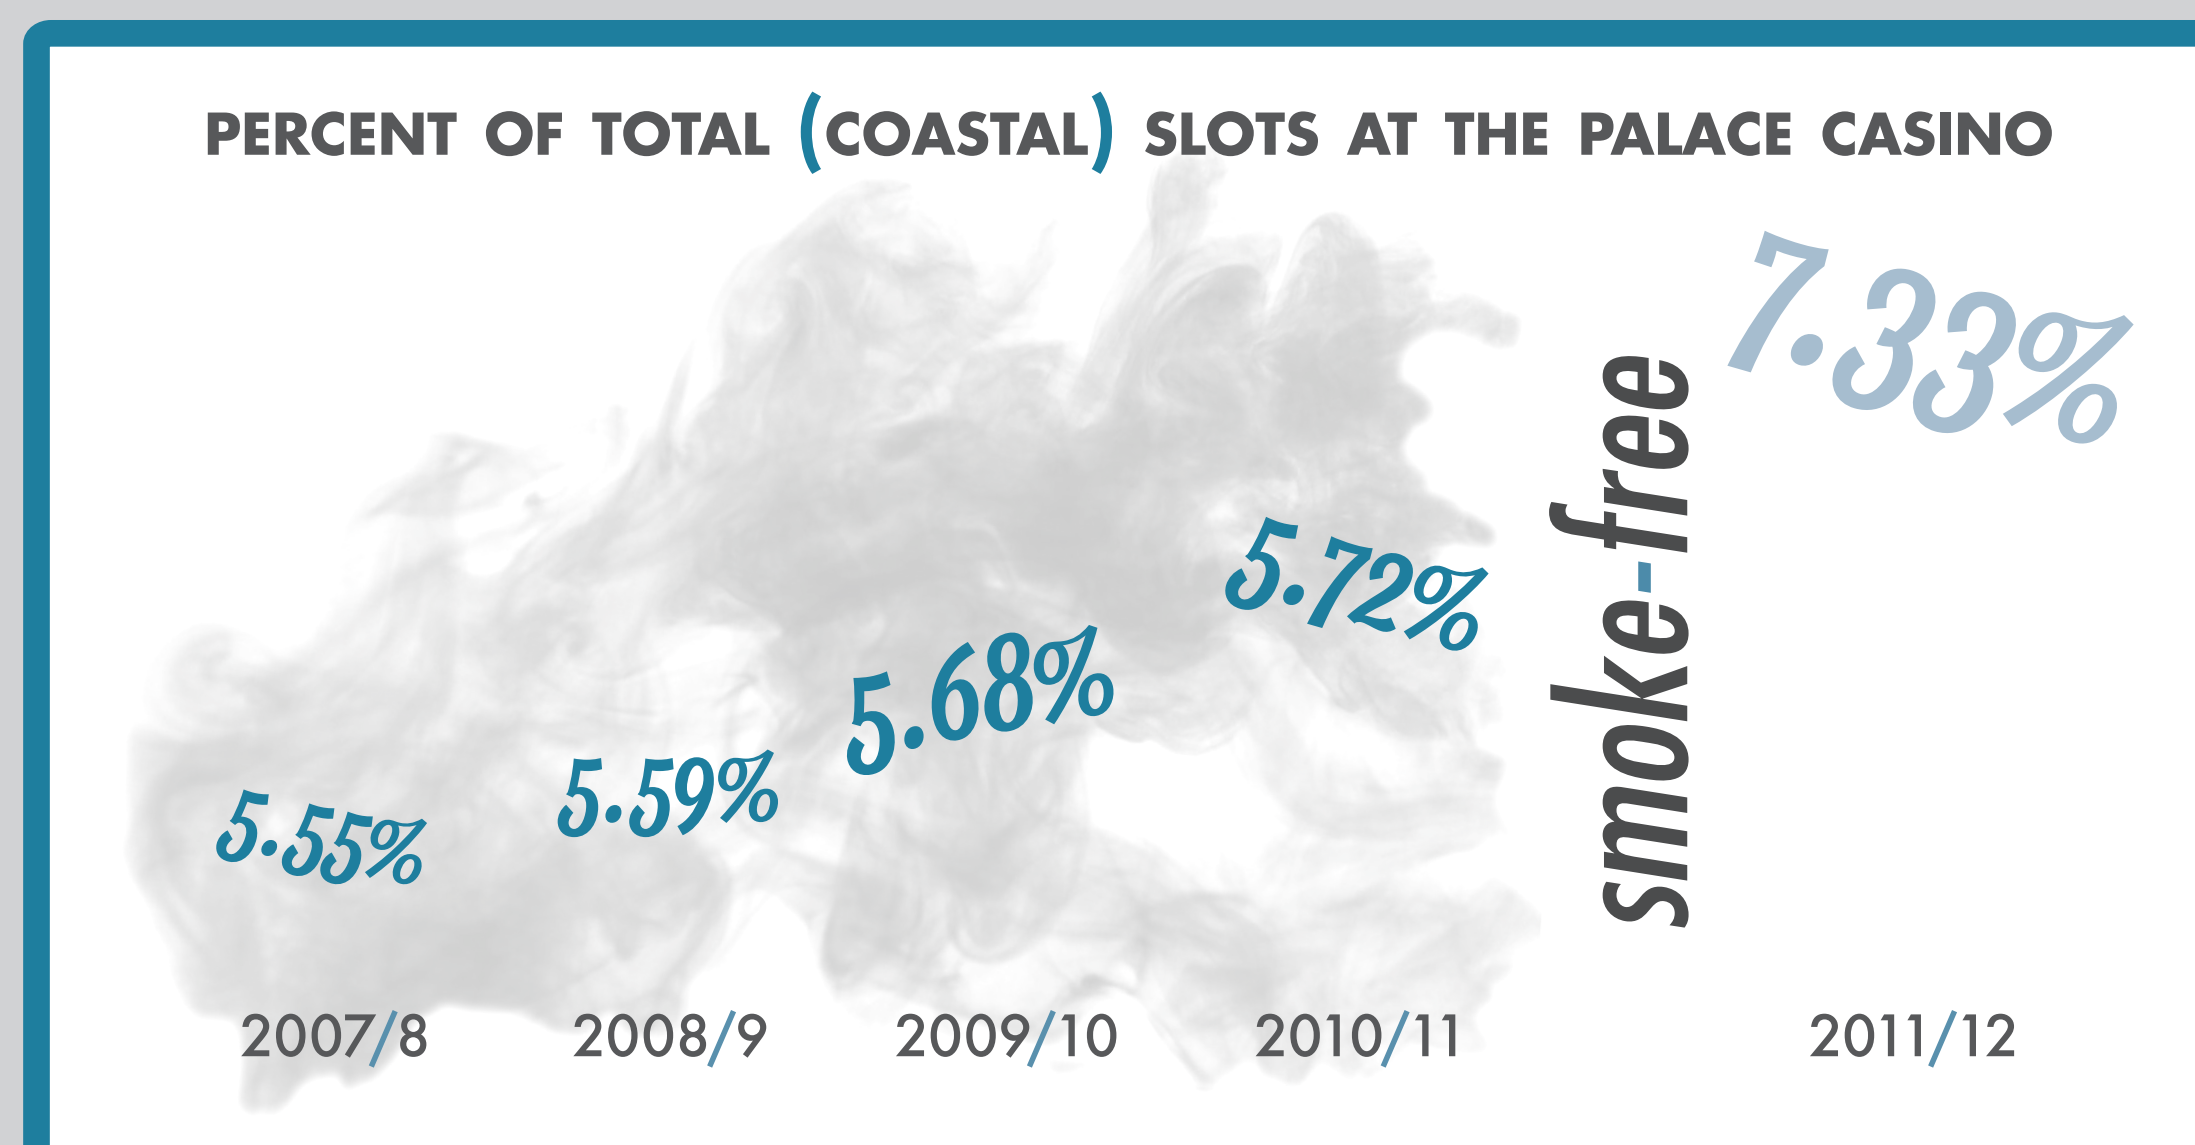

NUMBER OF hotel employees AT THE PALACE CASINO increased BY 22% AFTER GOING SMOKE-FREE.

= 5 Employees

PERCENT OF coastal hotel employees WHO WORK AT THE PALACE CASINO increased BY 34% AFTER GOING SMOKE-FREE.

NUMBER OF slots AT THE PALACE CASINO increased BY 31% AFTER GOING SMOKE-FREE.

= 100 Slots

PERCENT OF coastal slots LOCATED AT THE PALACE CASINO increased BY 30% AFTER GOING SMOKE-FREE.

NUMBER OF tables AT THE PALACE CASINO increased BY 55% AFTER GOING SMOKE-FREE.

= 2 Tables

PERCENT OF coastal tables LOCATED AT THE PALACE CASINO increased BY 57% AFTER GOING SMOKE-FREE.