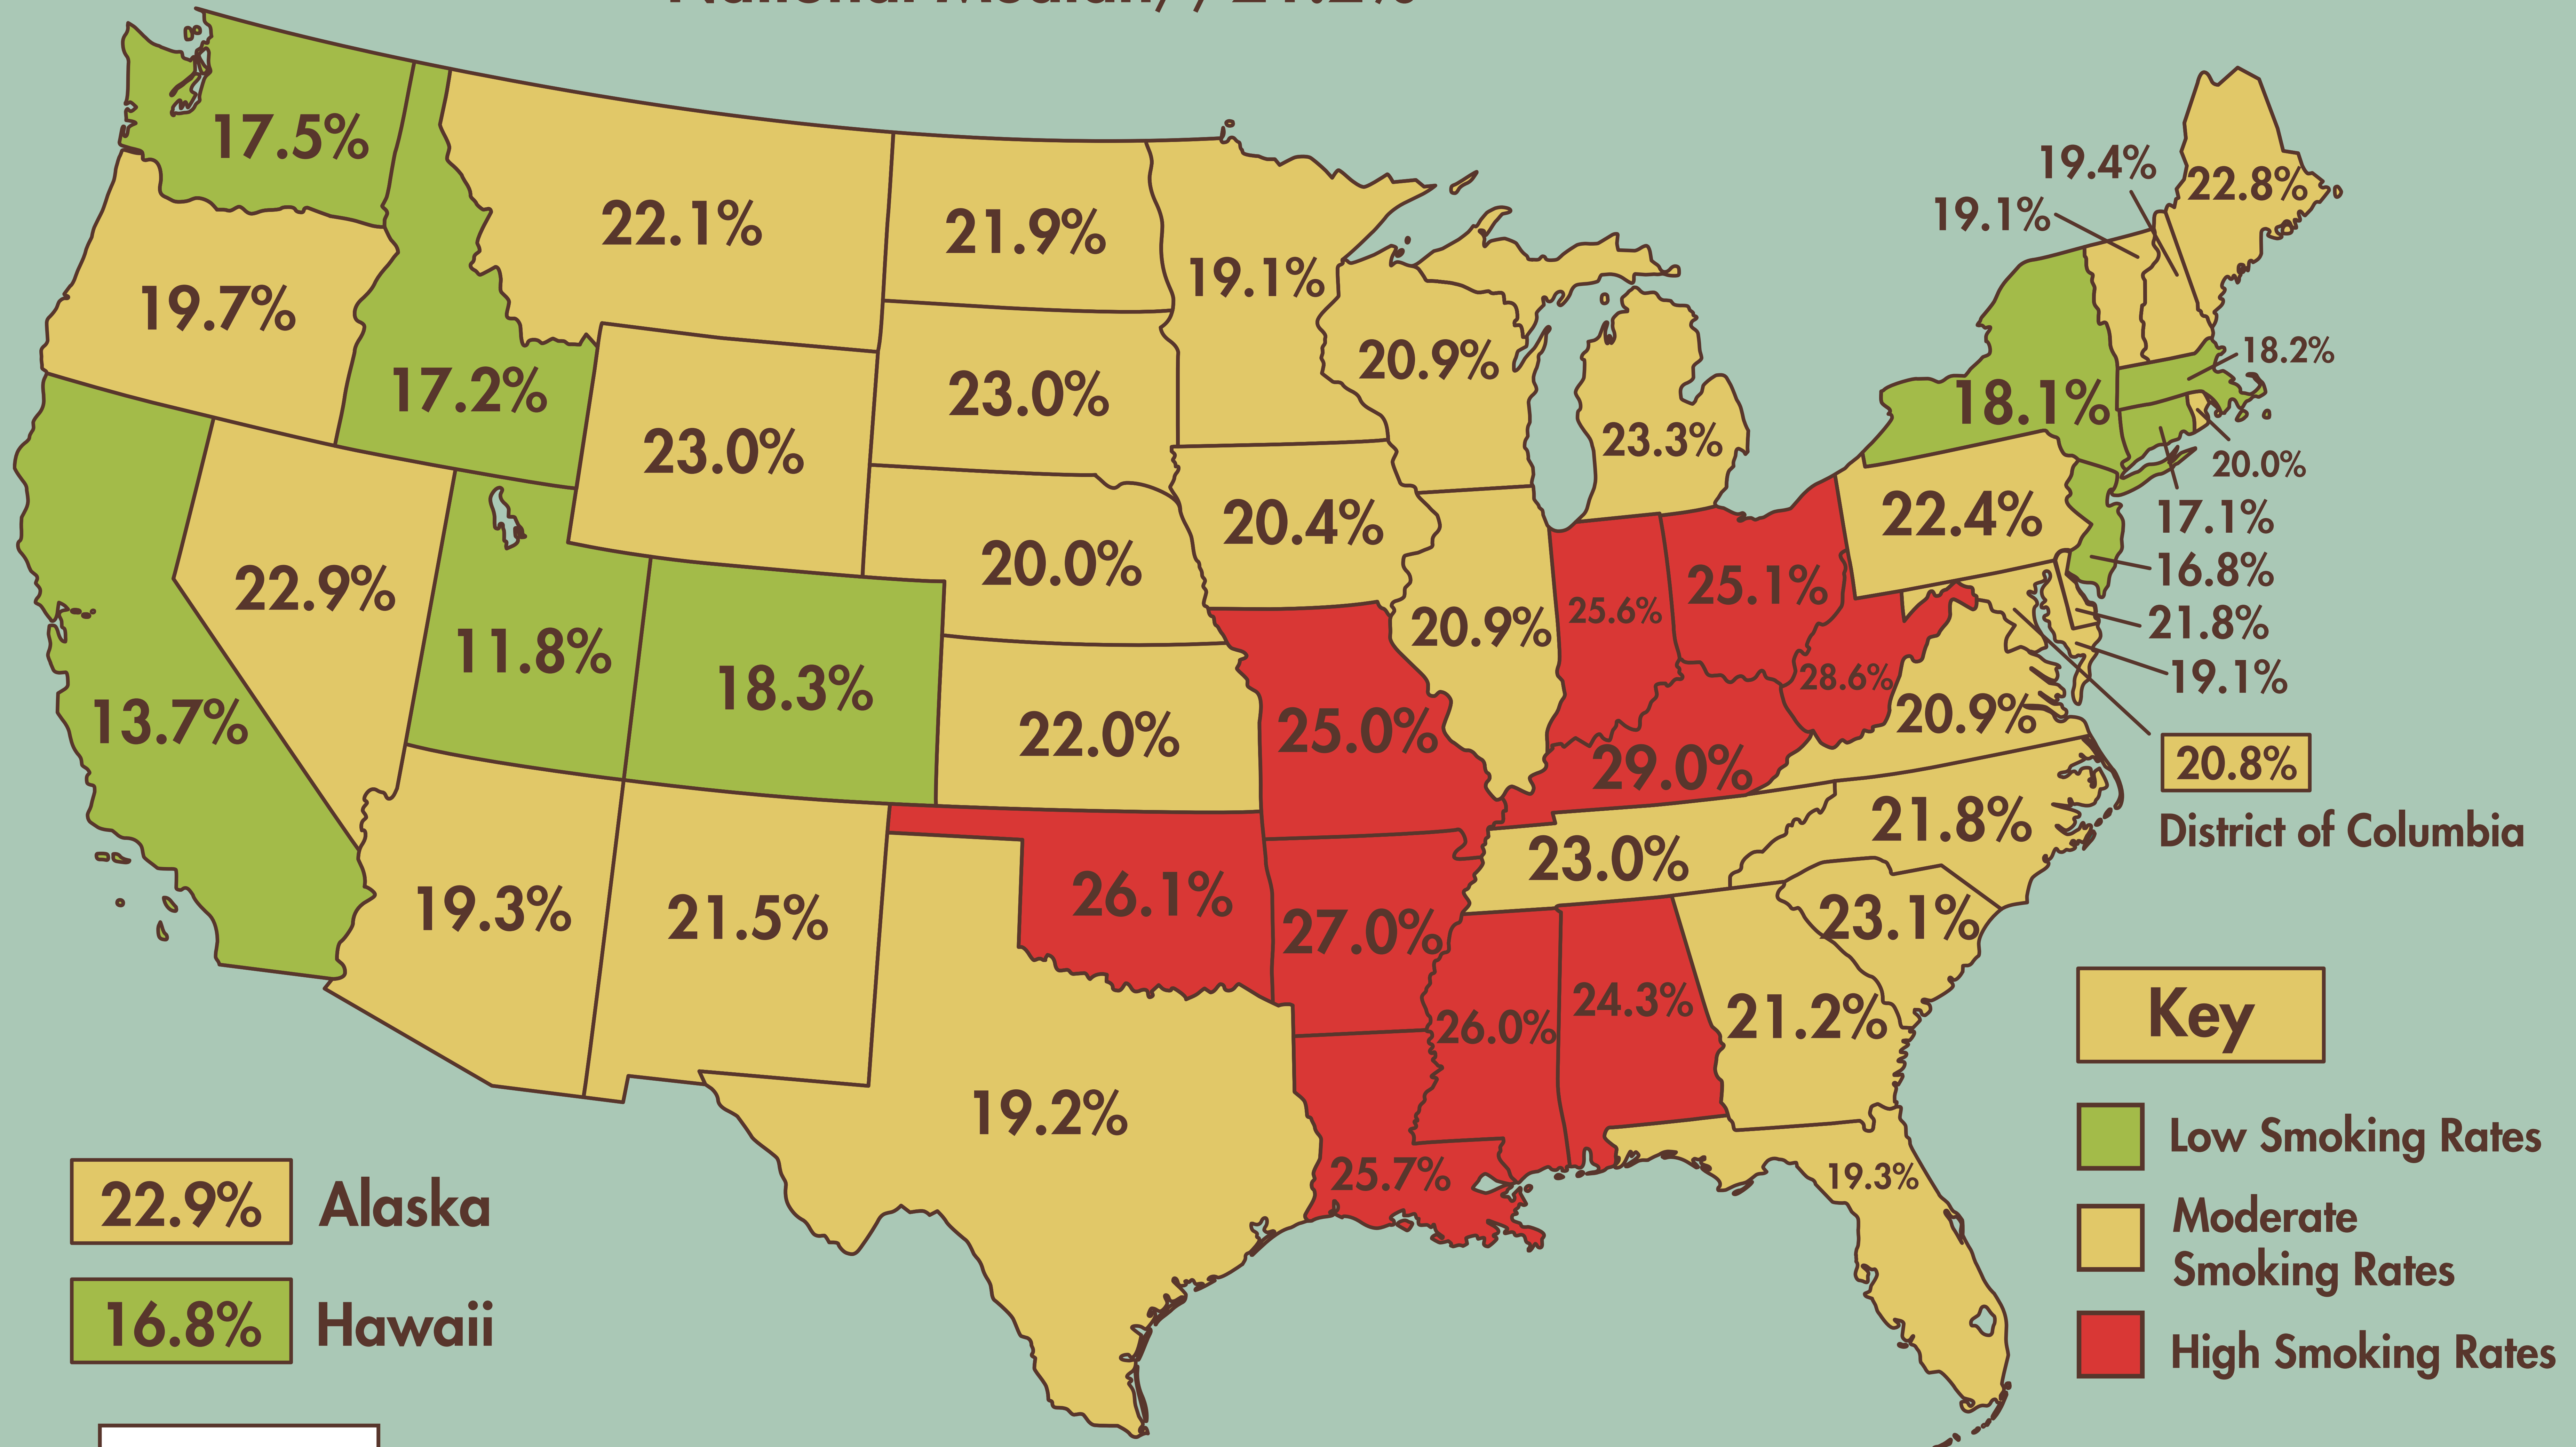

Adult Current Smoking Across the United States

Source//2011 BRFSS Data

National Median//21.2%

22.9% Alaska
16.8% Hawaii

Key

- Low Smoking Rates
- Moderate Smoking Rates
- High Smoking Rates

mstobaccodata.org